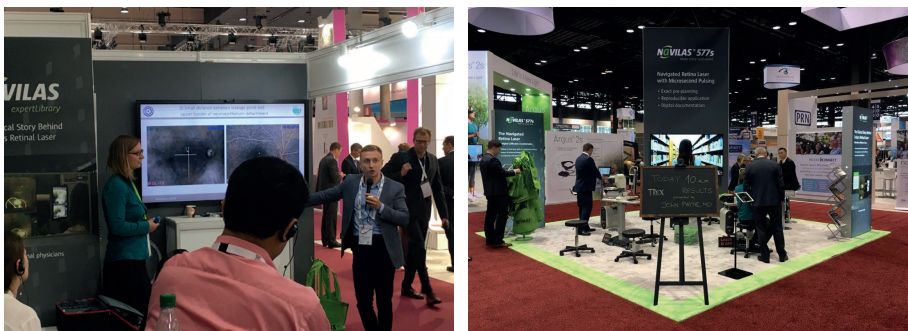

### ALWAYS AT THE CUTTING EDGE OF MEDICAL TECHNOLOGY – EXCHANGE OF EXPERIENCES AMONGST DOCTORS

The OD-OS Retina Navigation Company specialises in ophthalmic medical products and has set itself the goal of setting new standards for preventative retina treatment.

Drawing on eye-tracking expertise for refractive laser therapy (eyeball), OD-OS developed an eye-tracking laser therapy for the rear of the eye, the retina. Although laser therapy for the retina was well known to ophthalmologists, Navilas, launched in 2010, represents a major innovation. Firstly, it permits micrometre-precise preliminary planning of the therapy. And, unlike up to now, the laser is no longer controlled only by hand via a microscope, but can now be positioned precisely on the area designated in advance by the doctor using digital imaging and eye-tracking. The company is headquartered in Berlin and employs 35 to 40 people worldwide.

## // „MEET THE EXPERTS“ EVENT SERIES AT TRADE FAIRS

OD-OS showcases its developments to doctors, hospitals and prospective customers at global trade fairs. As part of the “Meet the Experts” event at OD-OS exhibition stands, doctors and others have the opportunity to share their experiences, remarks or case studies in 15-minute talks to users and visitors to the trade fair.

Up to 30 people take part in the talks and subsequent discussions. "It's totally intuitive to use. Just switch it on and set the channel. Everything worked perfectly." The background noise is also cancelled out. It takes pressure off the speaker's voice and everyone understands everything immediately.